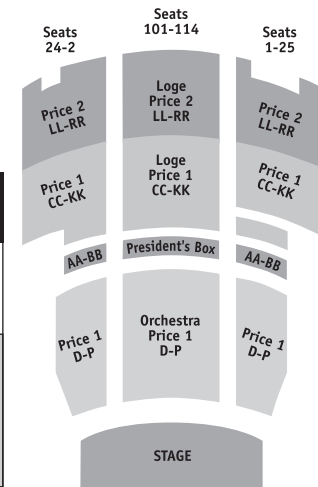

Last Name, First Name

Employee ID # or Panther # Department

Campus Phone # Campus E-mail

Seat Location Preference:

Return Completed Form to:

Rialto Center for the Arts Box Office

In person: 80 Forsyth St. NW
(corner of Luckie Street across from Aderhold Learning Center)

By Inter-Office Mail: PO Box 3993

By Fax: 404-413-9850

By Mail: PO Box 2627, Atlanta, GA 30301

For questions please call 404-413-9TIX (9849)

Payroll Deduction Calculator:

Circle one:

1 month 2 months 4 months